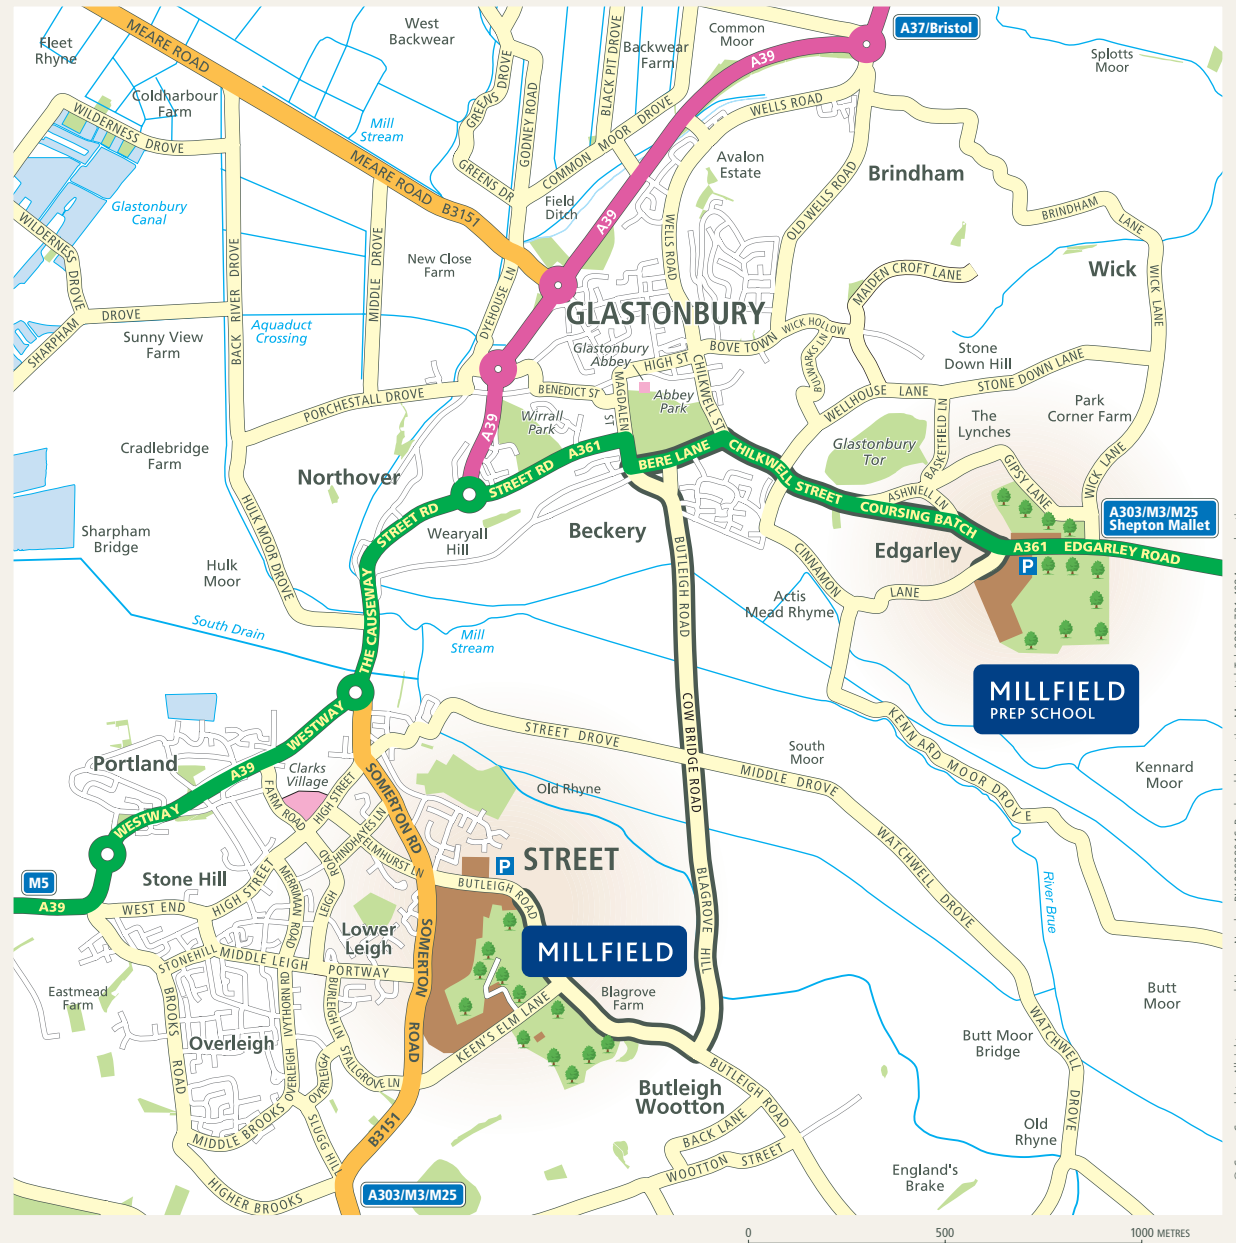

MILLFIELD

Travelling between Millfield Senior and Prep Schools

Exit the Senior School main car park and turn left onto Butleigh Road. Travel for 1 mile and turn left onto Blagrove Hill. Continue along Cow Bridge Road onto Butleigh Road for 1.9 miles. Upon reaching the crossroads turn right onto the A361 Bere Lane. Continue to a roundabout and take the second exit to remain on the A361, then travel for a further 0.8 miles. Turn right onto Cinnamon Lane and turn left immediately to the Prep School car park. If travelling from the Prep School to the Senior School please use the same directions as above but in reverse. The journey time between the two schools is only 10 minutes by car.