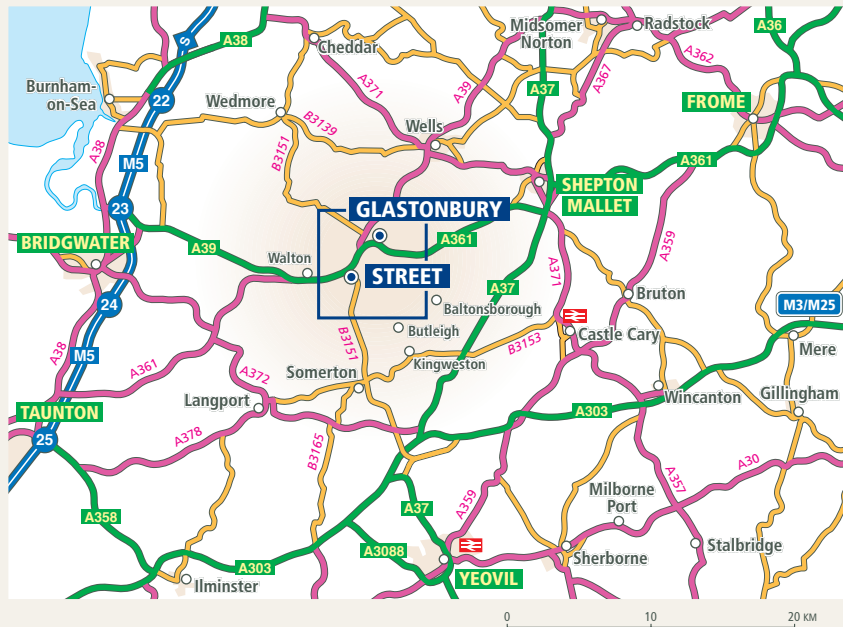

Travelling to Millfield and Millfield Prep

By Air

Bristol Airport is within easy reach of Millfield (25 miles) along with Exeter (56 miles), Heathrow (120 miles) and Gatwick (143 miles), all have regular scheduled flights.

By Rail

Rail users may travel to Castle Cary (12 miles), Bath (30 miles), Bristol (29 miles) or Yeovil Junction (19 miles).

By Road

From the M5 leave the motorway at junction 23 and join the A39 eastwards.

From the M3 leave the motorway at junction 8 and join the A303 westwards and then the B3151 for Millfield or the A37/A361 for Millfield Prep.

© Crown Copyrights. All rights reserved. Licence Number: PL100029016