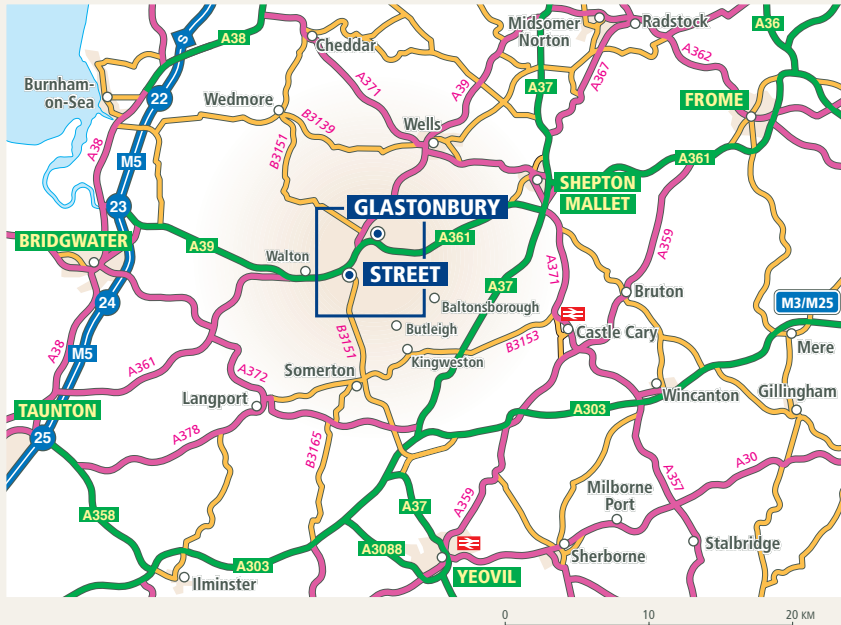

Travelling to Millfield and Millfield Prep

By Air

Bristol Airport is within easy reach of Millfield (25 miles) along with Exeter (56 miles), Heathrow (120 miles) and Gatwick (143 miles), all have regular scheduled flights.

By Rail

Rail users may travel to Castle Cary (12 miles), Bath (30 miles), Bristol (29 miles) or Yeovil Junction (19 miles).

By Road

From the M5 leave the motorway at junction 23 and join the A39 eastwards.

From the M3 leave the motorway at junction 8 and join the A303 westwards and then the B3151 for Millfield or the A37/A361 for Millfield Prep.

Travelling between Millfield Senior and Prep Schools

Exit the Senior School main car park and turn left onto Butleigh Road. Travel for 1 mile and turn left onto Blagrove Hill. Continue along Cow Bridge Road onto Butleigh Road for 1.9 miles. Upon reaching the crossroads turn right onto the A361 Bere Lane. Continue to a roundabout and take the second exit to remain on the A361, then travel for a further 0.8 miles. Turn right onto Cinnamon Lane and turn left immediately to the Prep School car park. If travelling from the Prep School to the Senior School please use the same directions as above but in reverse. The journey time between the two schools is only 10 minutes by car.

MILLFIELD