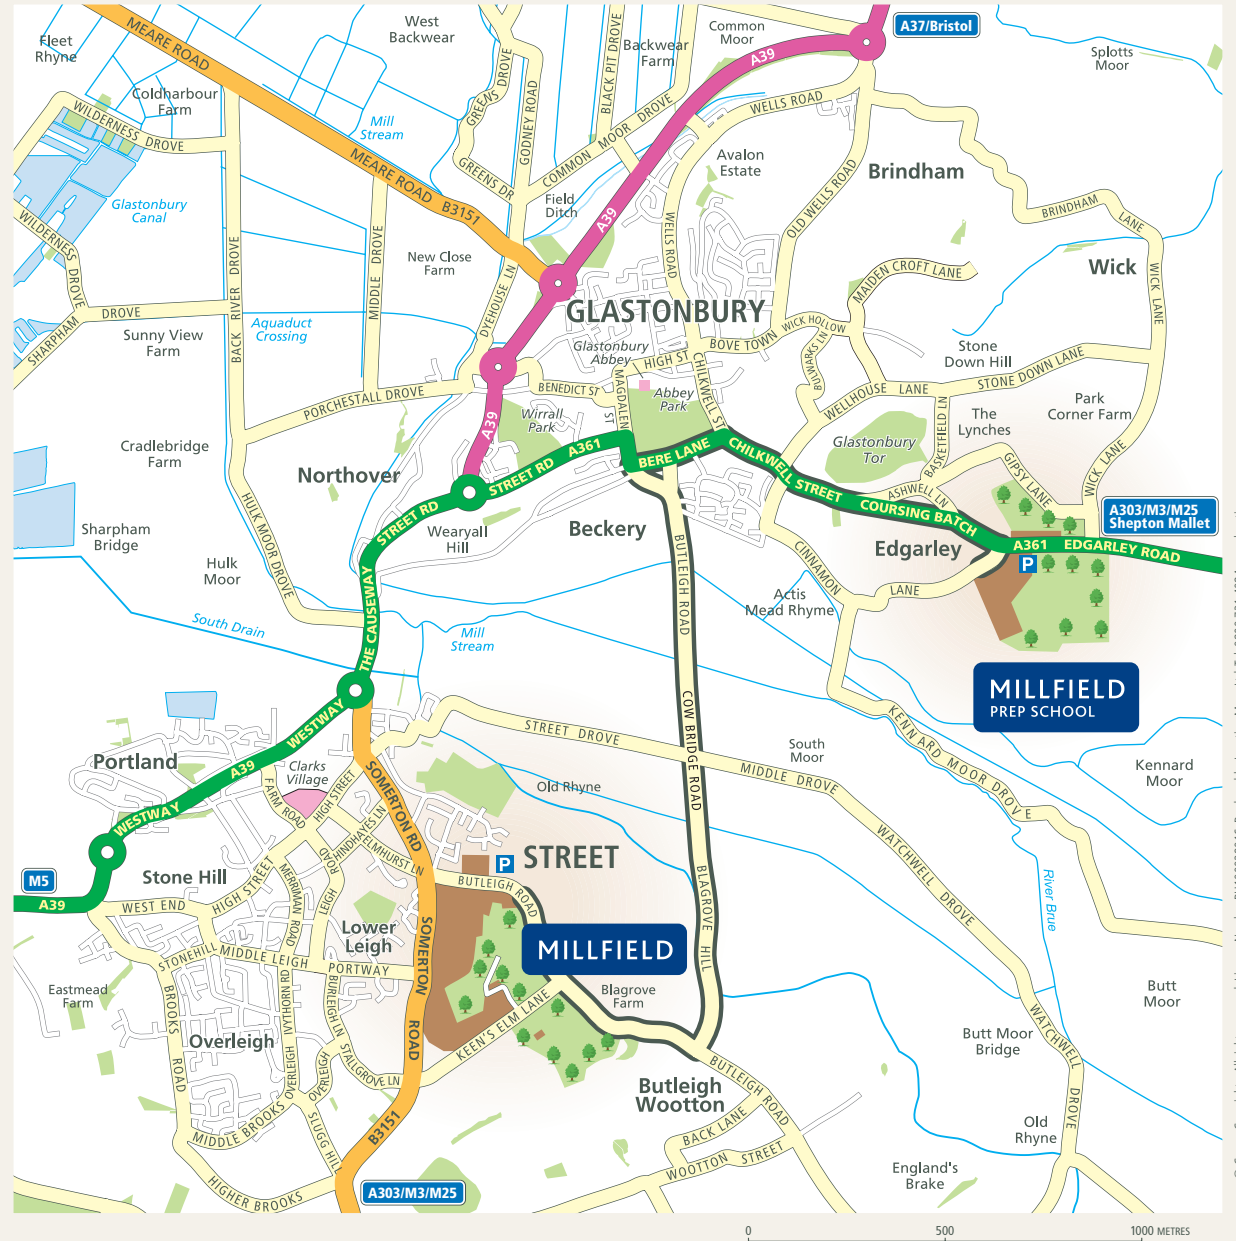

Travelling to Millfield and Millfield Prep

By Air

Bristol Airport is within easy reach of Millfield (25 miles) along with Exeter (56 miles), Heathrow (120 miles) and Gatwick (143 miles), all have regular scheduled flights.

By Rail

Rail users may travel to Castle Cary (12 miles), Bath (30 miles), Bristol (29 miles) or Yeovil Junction (19 miles).

By Road

From the M5 leave the motorway at junction 23 and join the A39 eastwards.

From the M3 leave the motorway at junction 8 and join the A303 westwards and then the B3151 for Millfield or the A37/A361 for Millfield Prep.

Travelling between Millfield Senior and Prep Schools

Exit the Senior School main car park and turn left onto Butleigh Road. Travel for 1 mile and turn left onto Blagrove Hill. Continue along Cow Bridge Road onto Butleigh Road for 1.9 miles. Upon reaching the crossroads turn right onto the A361 Bere Lane. Continue to a roundabout and take the second exit to remain on the A361, then travel for a further 0.8 miles. Turn right onto Cinnamon Lane and turn left immediately to the Prep School car park. If travelling from the Prep School to the Senior School please use the same directions as above but in reverse. The journey time between the two schools is only 10 minutes by car.

MILLFIELD